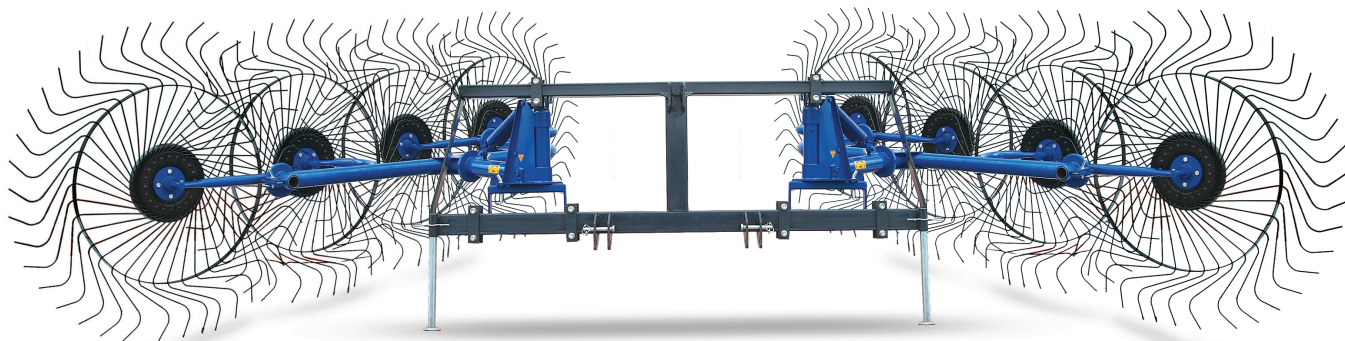

MOUNTED V TYPE HAY RAKE

Model	Number Of Drums	Width (cm)	Length (cm)	Working Wodth (cm)	Required Power (hp)	Weight (kg)
AG-VHR 8	8	300	670	520-610	30-50	485
AG-VHR 10	10	410	760	520-700	30-50	580